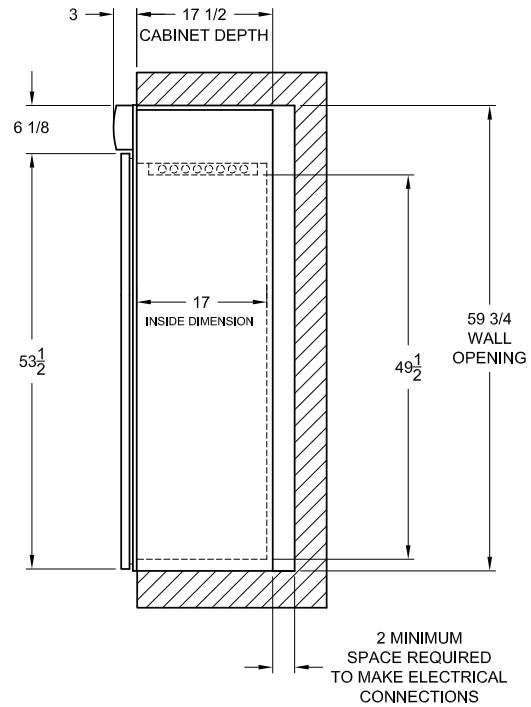

SINGLE CHAMBER WARMING CABINET
SWC60

820 South Mulberry
Millstadt, IL 62260
877-828-9975

SINGLE CHAMBER WARMING CABINET
WALL RECESSED
SWC60-R

820 South Mulberry
Millstadt, IL 62260
877-828-9975