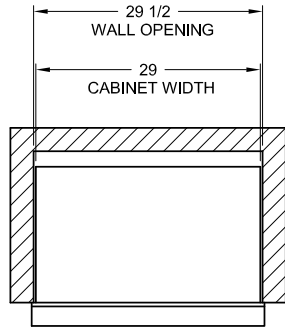

SINGLE CHAMBER WARMING CABINET
SWC60

820 South Mulberry
Millstadt, IL 62260
877-828-9975

SINGLE CHAMBER WARMING CABINET
WALL RECESSED
SWC60-R

820 South Mulberry
Millstadt, IL 62260
877-828-9975