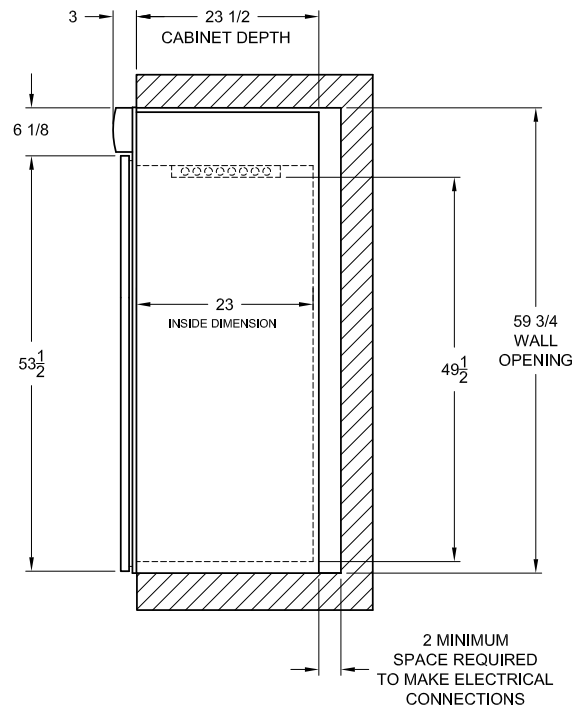

SINGLE CHAMBER WARMING CABINET
SWC2460

820 South Mulberry
Millstadt, IL 62260
877-828-9975

SINGLE CHAMBER WARMING CABINET
WALL RECESSED
SWC2460-R

820 South Mulberry
Millstadt, IL 62260
877-828-9975