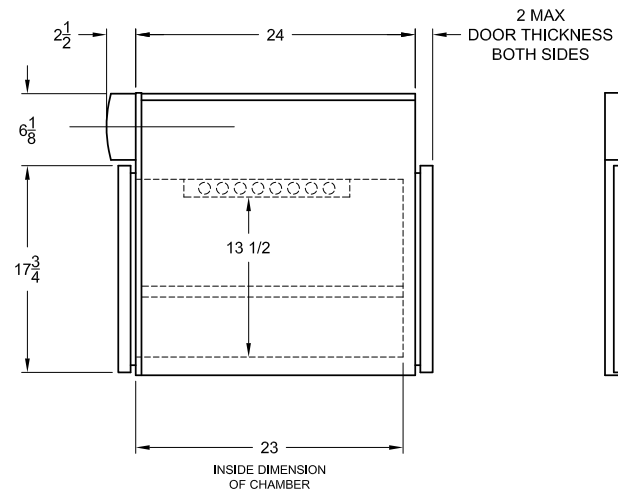

SINGLE CHAMBER WARMING CABINET  
SWC24

820 South Mulberry  
Millstadt, IL 62260  
877-828-9975

SINGLE CHAMBER PASS THRU  
WARMING CABINET  
SWC24-PT

820 South Mulberry  
Millstadt, IL 62260  
877-828-9975