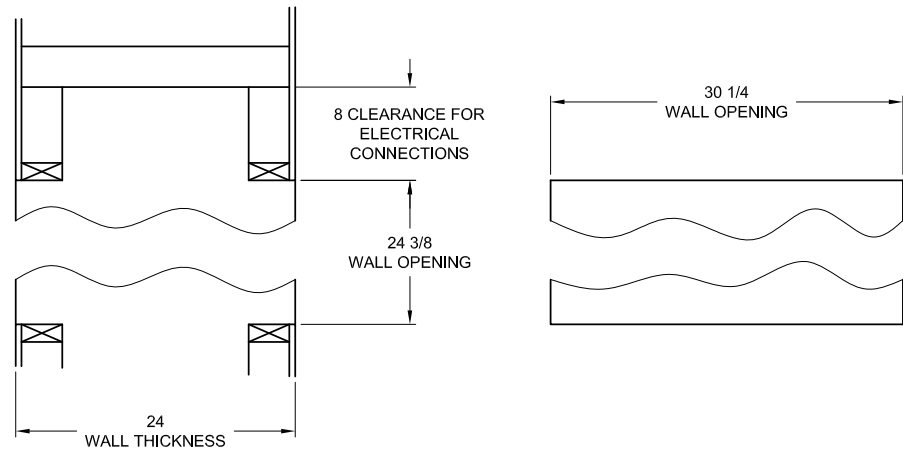

SINGLE CHAMBER WARMING CABINET  
SWC24

820 South Mulberry  
Millstadt, IL 62260  
877-828-9975

SINGLE CHAMBER PASS THRU  
WARMING CABINET  
SWC24-PT

820 South Mulberry  
Millstadt, IL 62260  
877-828-9975