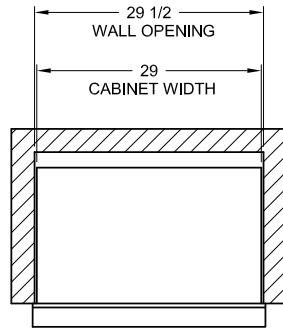

DUAL CHAMBER WARMING CABINET
DWC60

820 South Mulberry
Millstadt, IL 62260
877-828-9975

DUAL CHAMBER WARMING CABINET
WALL RECESSED
DWC60-R

820 South Mulberry
Millstadt, IL 62260
877-828-9975