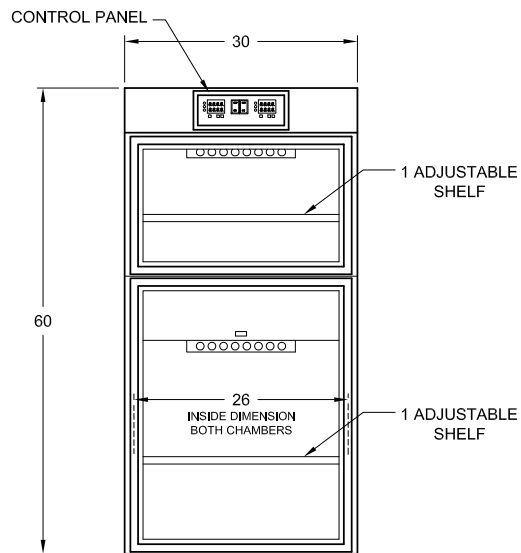

DUAL CHAMBER WARMING CABINET
DWC60

820 South Mulberry
Millstadt, IL 62260
877-828-9975

DUAL CHAMBER WARMING CABINET
WALL RECESSED
DWC60-R

820 South Mulberry
Millstadt, IL 62260
877-828-9975