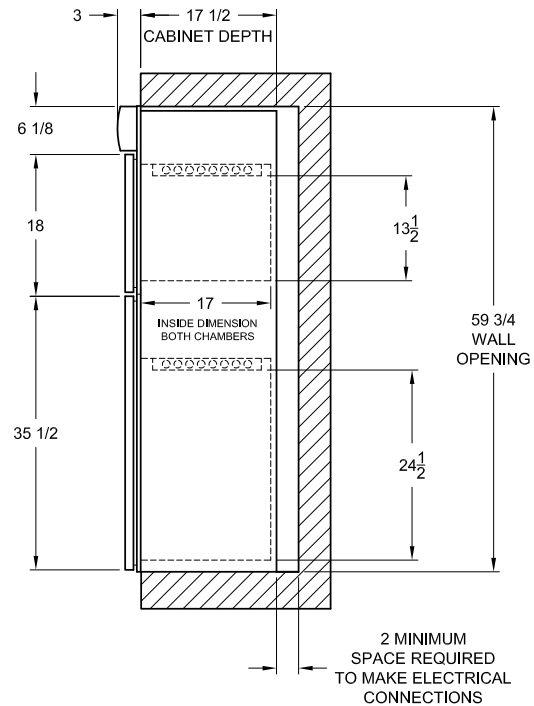

DUAL CHAMBER WARMING CABINET
DWC60

820 South Mulberry
Millstadt, IL 62260
877-828-9975

DUAL CHAMBER WARMING CABINET
WALL RECESSED
DWC60-R

820 South Mulberry
Millstadt, IL 62260
877-828-9975