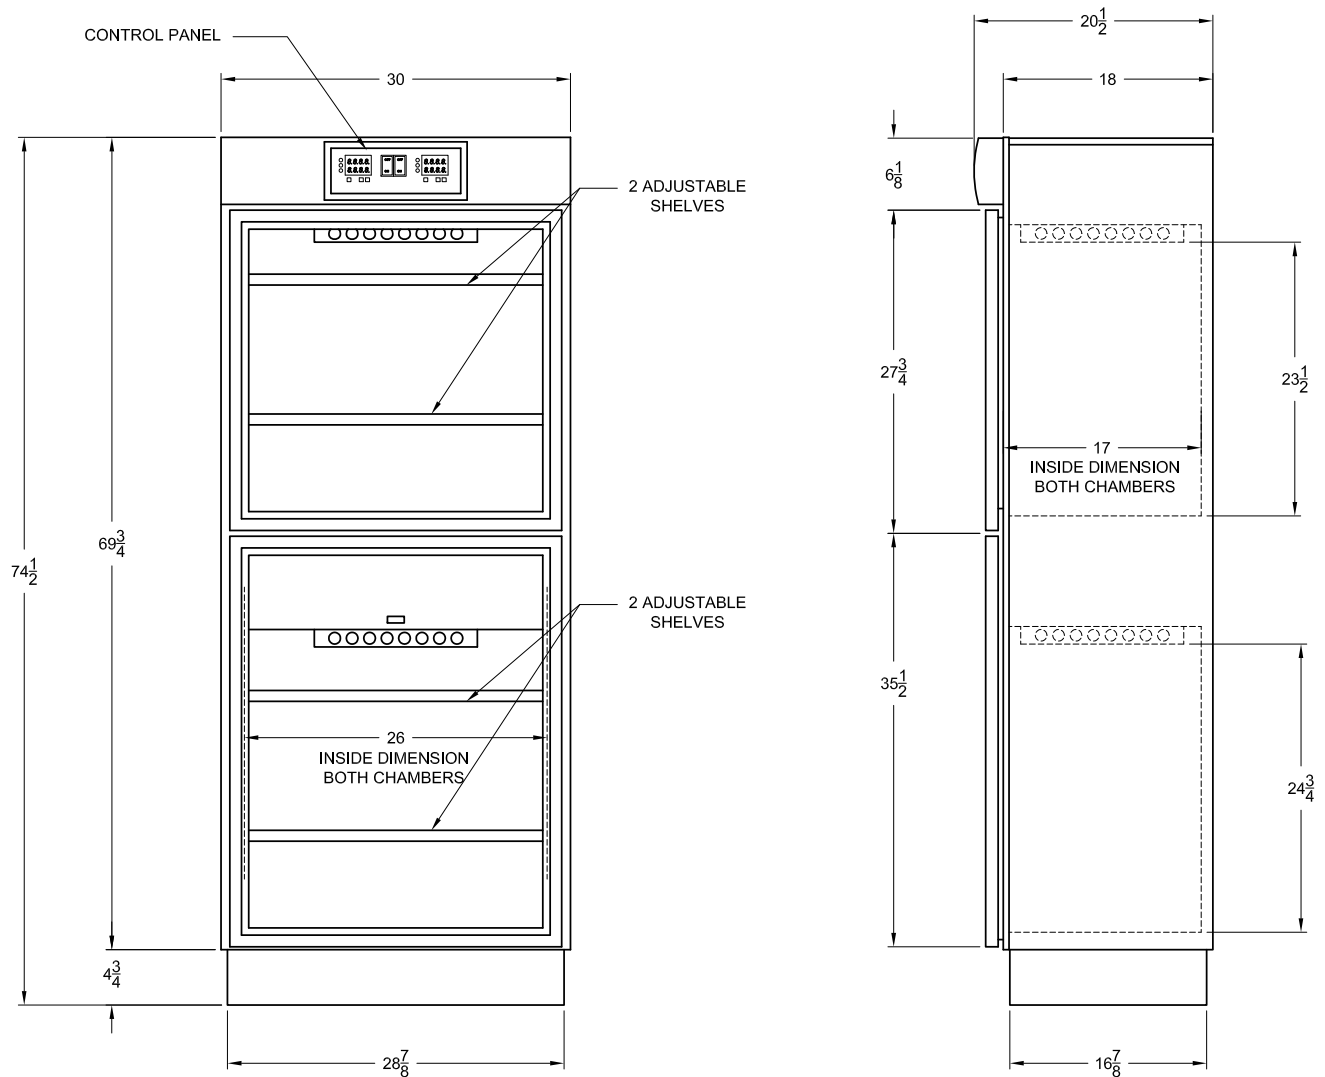

DUAL CHAMBER WARMING CABINET
DWC36

820 South Mulberry
Millstadt, IL 62260
877-828-9975

DUAL CHAMBER WARMING CABINET
DWC36-18

820 South Mulberry
Millstadt, IL 62260
877-828-9975