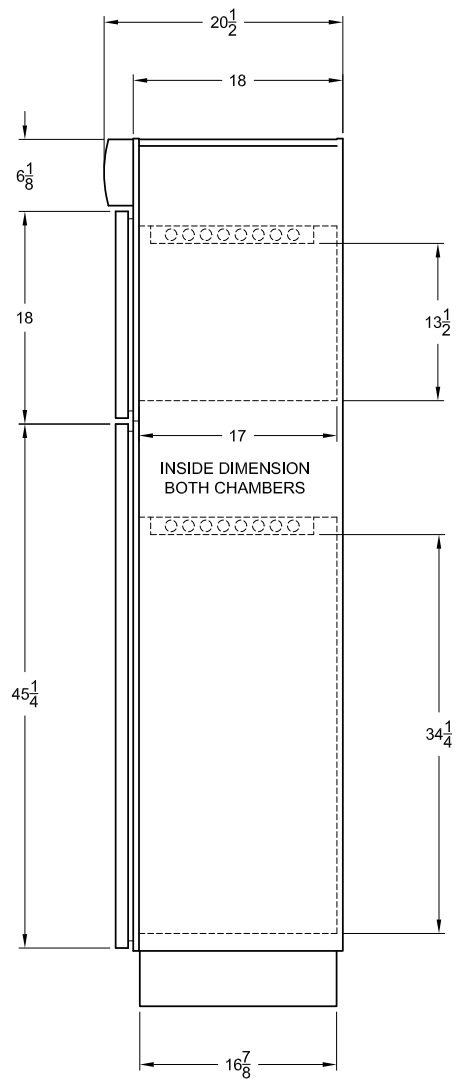

DUAL CHAMBER WARMING CABINET
DWC2424

820 South Mulberry
Millstadt, IL 62260
877-828-9975

DUAL CHAMBER WARMING CABINET
DWC2424-18

820 South Mulberry
Millstadt, IL 62260
877-828-9975