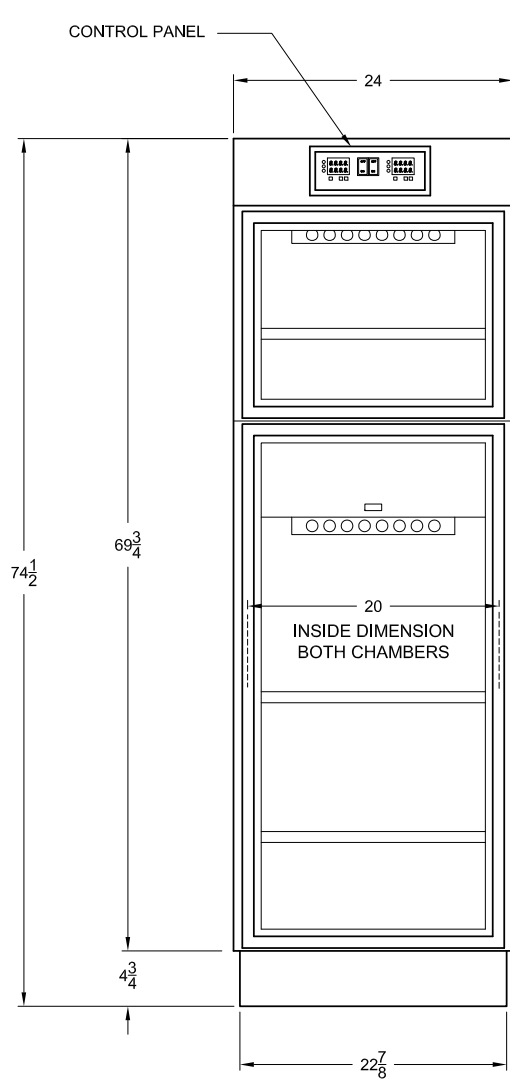

DUAL CHAMBER WARMING CABINET
DWC2424

820 South Mulberry
Millstadt, IL 62260
877-828-9975

DUAL CHAMBER WARMING CABINET
DWC2424-18

820 South Mulberry
Millstadt, IL 62260
877-828-9975