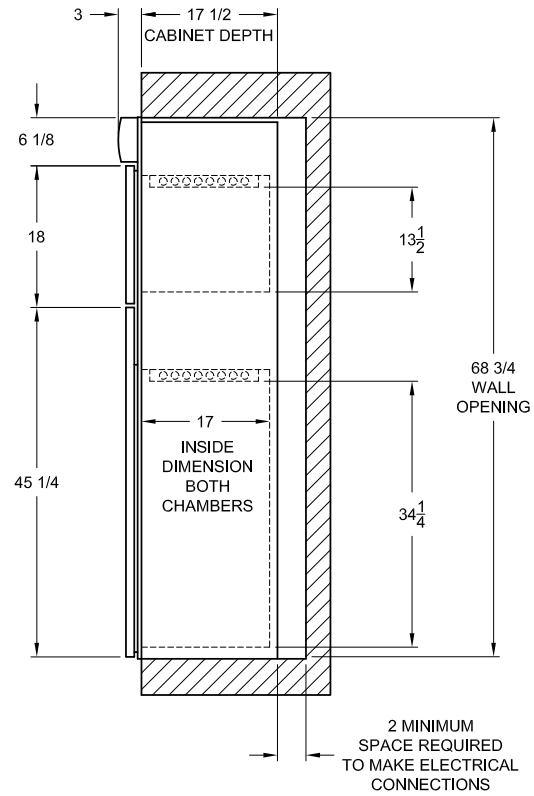

DUAL CHAMBER WARMING CABINET
WALL RECESSED
DWC24-18-R

820 South Mulberry
Millstadt, IL 62260
877-828-9975