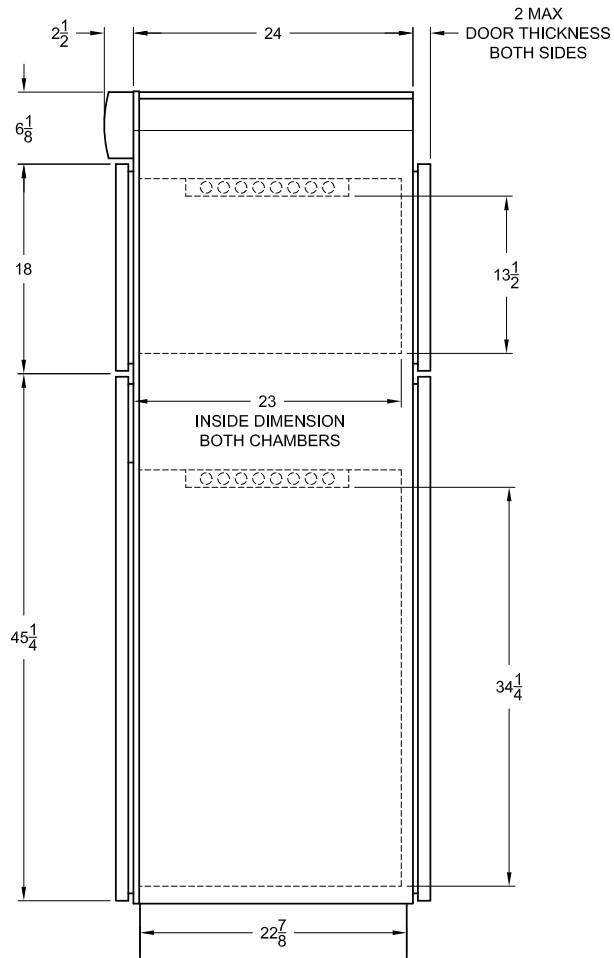

DUAL CHAMBER WARMING CABINET
DWC24

820 South Mulberry
Millstadt, IL 62260
877-828-9975

DUAL CHAMBER PASS THRU
WARMING CABINET
DWC24-PT

820 South Mulberry
Millstadt, IL 62260
877-828-9975

DUAL CHAMBER WARMING CABINET
WALL RECESSED
DWC24-R