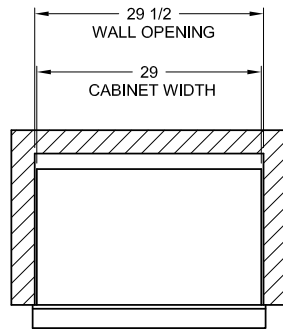

DUAL CHAMBER WARMING CABINET
WALL RECESSED
DWC24-18-R

820 South Mulberry
Millstadt, IL 62260
877-828-9975