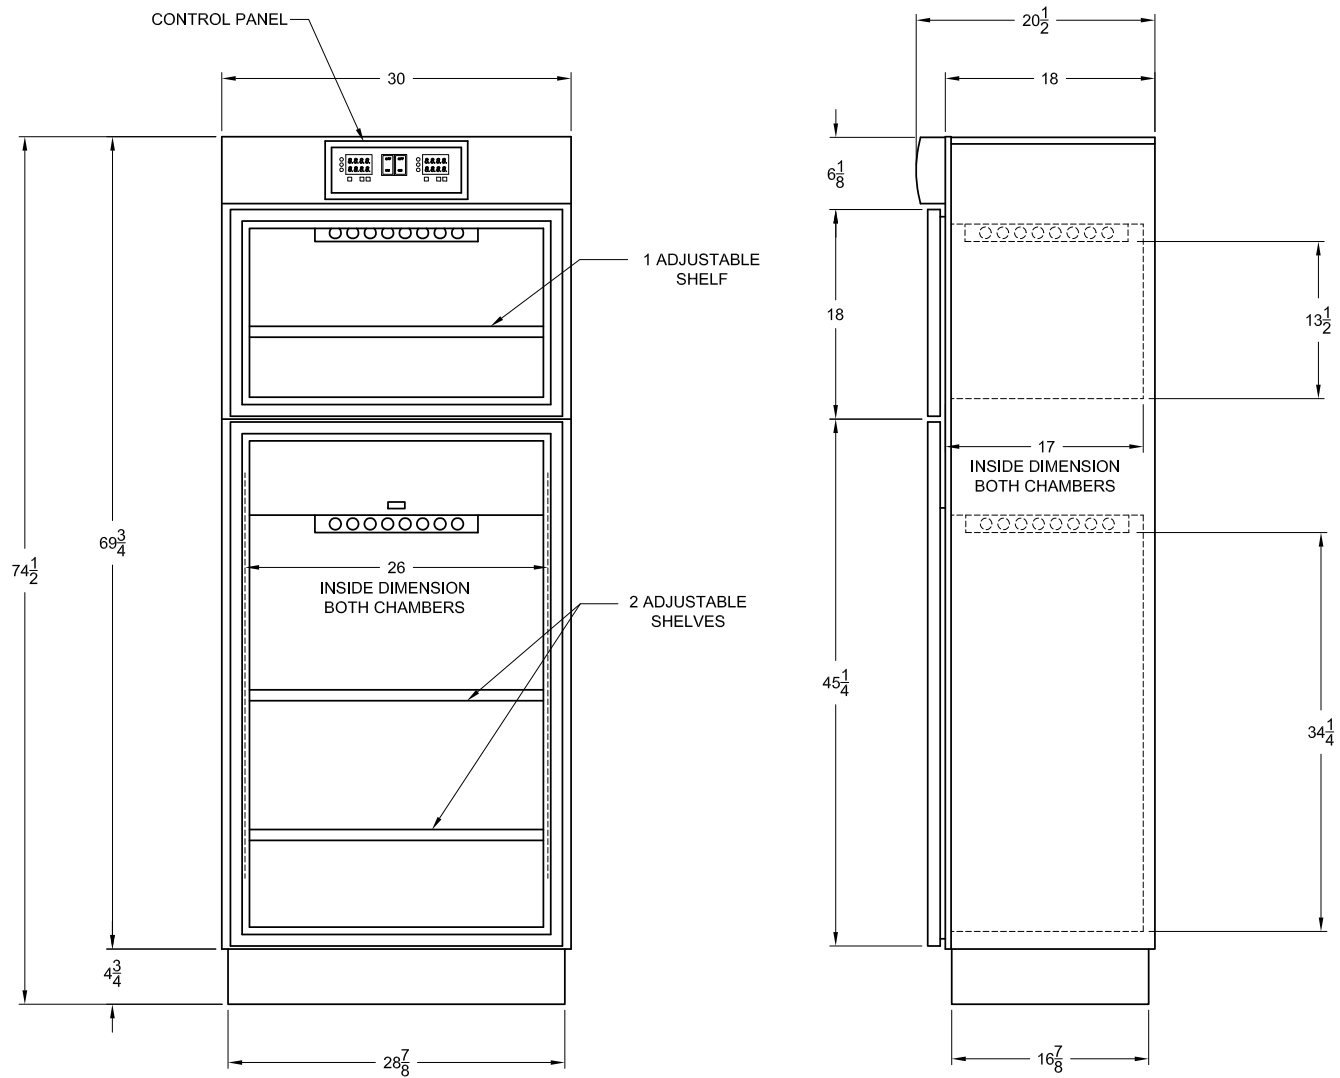

DUAL CHAMBER WARMING CABINET
DWC24-18

820 South Mulberry
Millstadt, IL 62260
877-828-9975