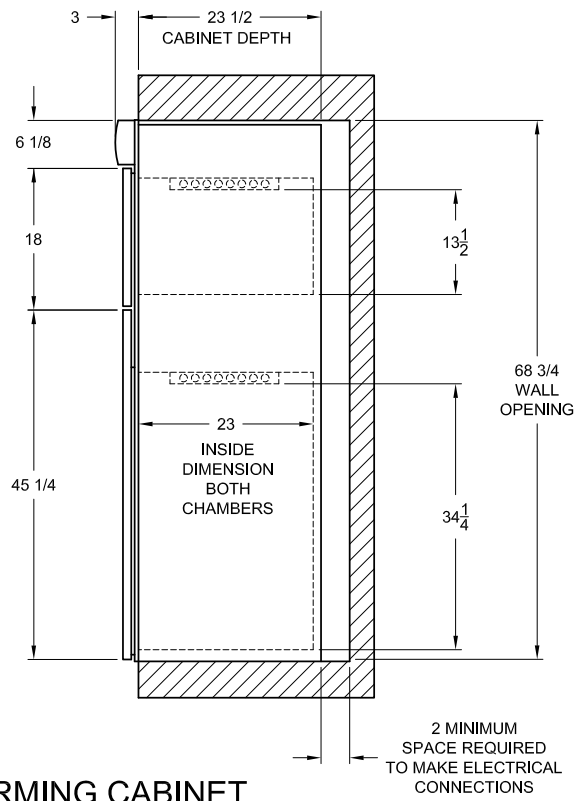

DUAL CHAMBER WARMING CABINET
DWC24

820 South Mulberry
Millstadt, IL 62260
877-828-9975

DUAL CHAMBER PASS THRU
WARMING CABINET
DWC24-PT

820 South Mulberry
Millstadt, IL 62260
877-828-9975

DUAL CHAMBER WARMING CABINET
WALL RECESSED
DWC24-R