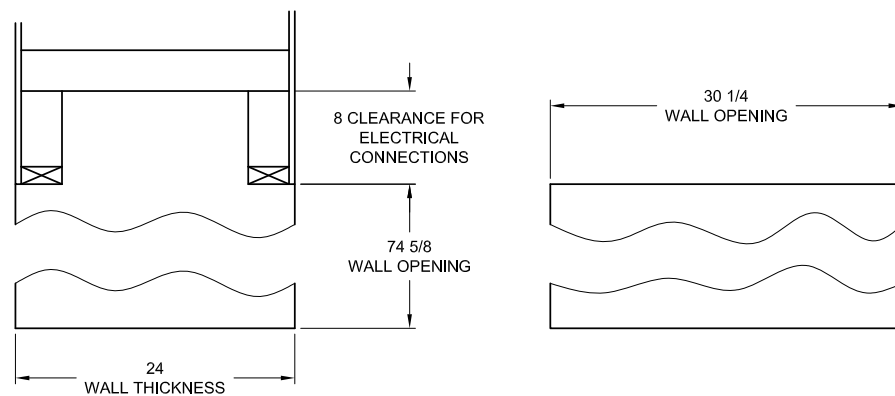

DUAL CHAMBER WARMING CABINET
DWC24

820 South Mulberry
Millstadt, IL 62260
877-828-9975

DUAL CHAMBER PASS THRU
WARMING CABINET
DWC24-PT

820 South Mulberry
Millstadt, IL 62260
877-828-9975

DUAL CHAMBER WARMING CABINET
WALL RECESSED
DWC24-R